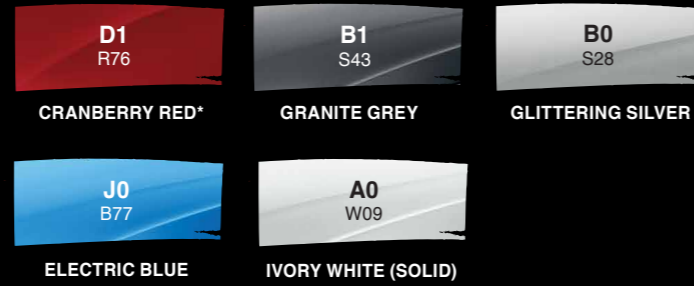

**Rear Spoiler**

Available in

\*AV Only.

Add a personalised, sporty finish.

**Part Number** Price  
99900-51A08-XX **WM : RM 566.10**  
**EM : RM 577.10**

**Door Visors**

Create a sportier look and provide rain protection when windows are slightly open.