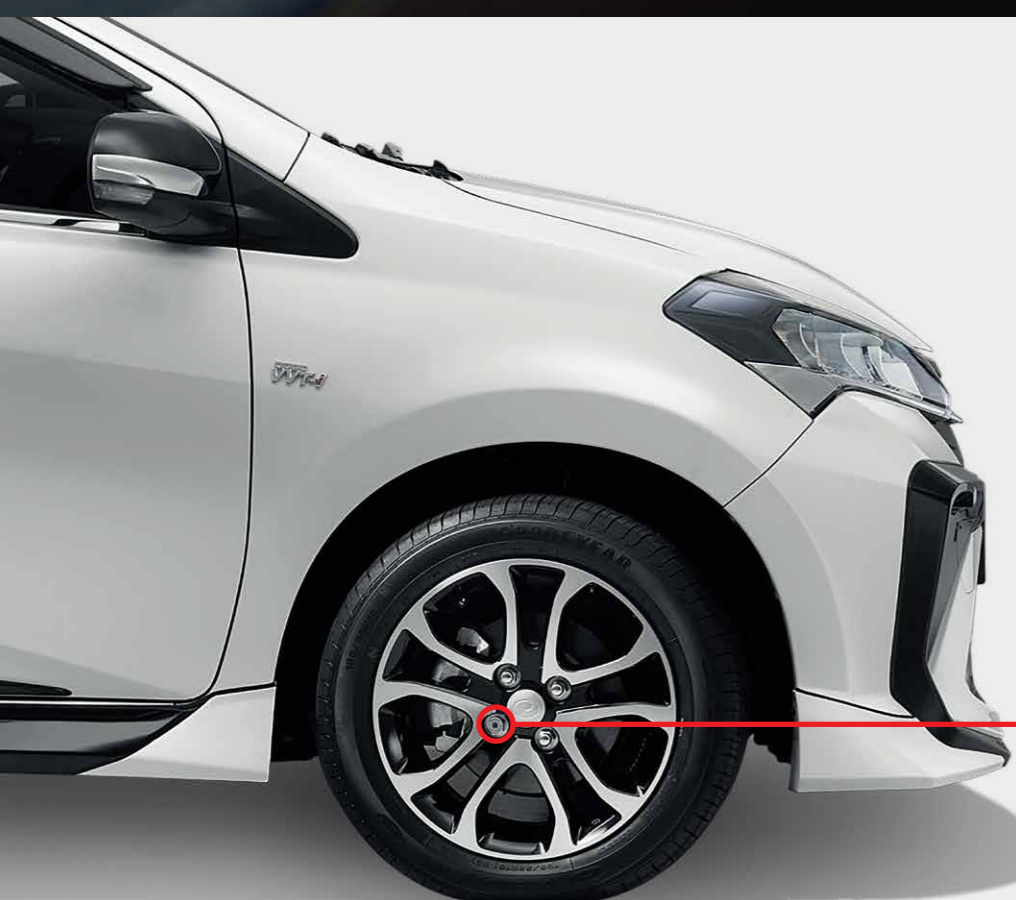

Affordable & high quality with ECE R44/04 certification

Easy to secure child with 360° rotation

Extra comfort with soft padding and 6 recline positions

Harness automatically adjusts to fit your child

Available in 2 colours with trendy designs

Visual is for illustration purpose only.