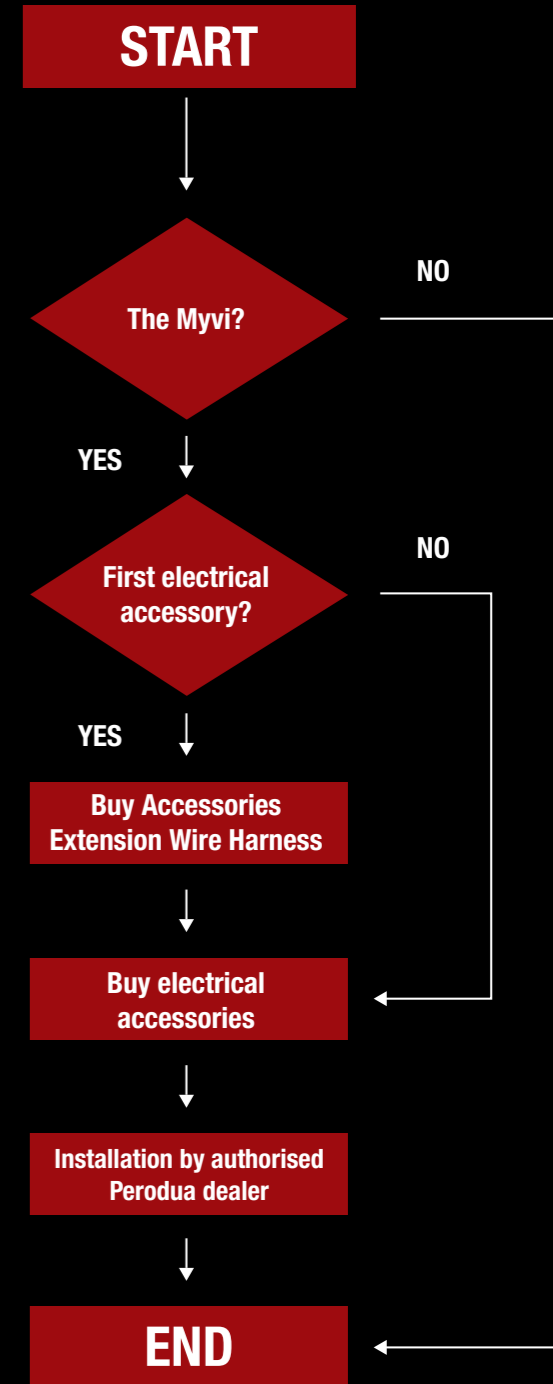

ILLUMINATION

LED Scuff Plates

Heighten visibility for when you enter and exit the car.

Note:
Accessories Extension Wire Harness is required for this product and sold separately. For more information, refer to the "Electrical Accessories" page.

Part Number
99900-51A02

Price
WM : RM 292.20
EM : RM 296.20

Floor Lighting

Provides a warm and personalised interior ambience.

Note:
• Accessories Extension Wire Harness is required for this product and sold separately. For more information, refer to the "Electrical Accessories" page.

Part Number
99900-51A01

Price
WM : RM 256.10
EM : RM 259.10

ELECTRICAL ACCESSORIES

Accessories Extension Wire Harness

Part Number
99900-51A09

Price
WM : RM 60.00
EM : RM 61.00

Functions of an Accessories Extension Wire Harness:

- Connects your electrical accessories securely without the use of a wire-tap method. A wire-tap method is dangerous and will void your warranty.
- First-time buyers of our electrical accessories are required to buy an accessories extension wire harness.

Terms & Conditions

- Using original GearUp® electrical accessories will not void the warranty of the car. Accessories warranty is 1 year.
- Do not attempt to install the accessories yourself. Please head to any authorised Perodua Service Centre nationwide. Perodua shall not be liable for any loss or damages arising directly or indirectly from your attempt to install the accessories yourself.