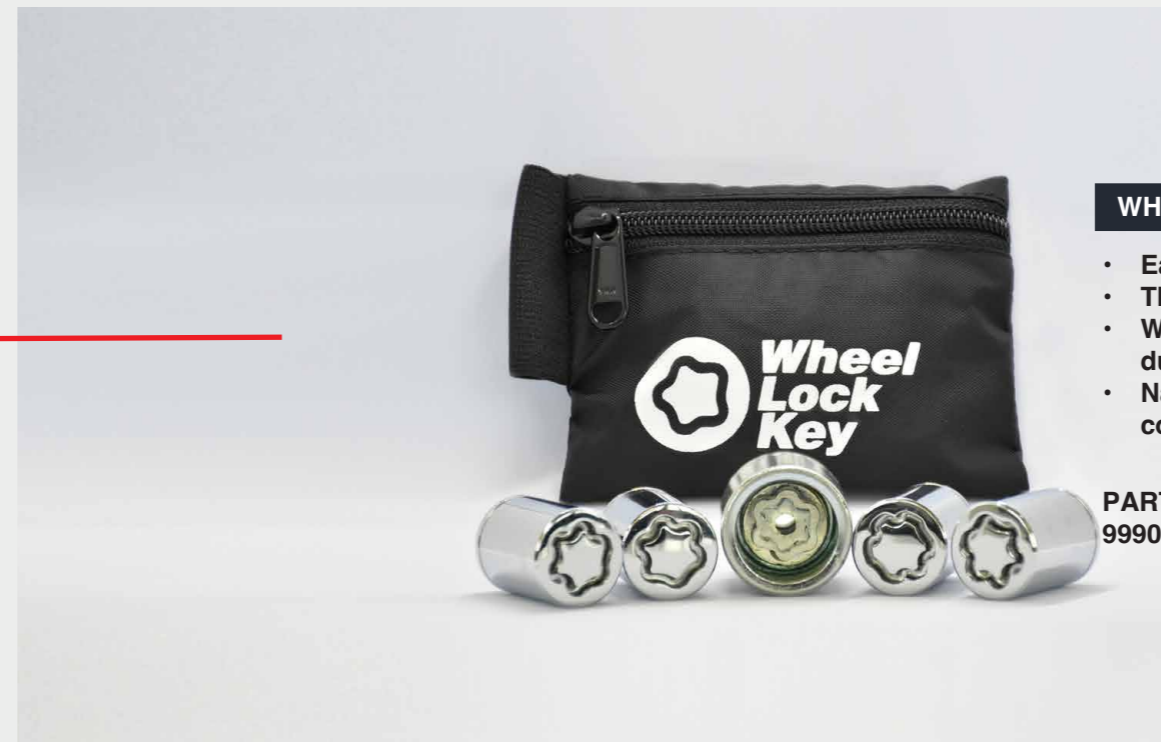

Extra comfort with soft padding and 6 recline positions

Harness automatically adjusts to fit your child

Available in 2 colours with trendy designs

Visual is for illustration purpose only.

WHEEL LOCK NUT

- Easy installation.
- Through-hardened steel construction.
- World's finest plating for superior durability and corrosion resistance.
- Narrow-groove key patterns and special coded keys provide maximum security.