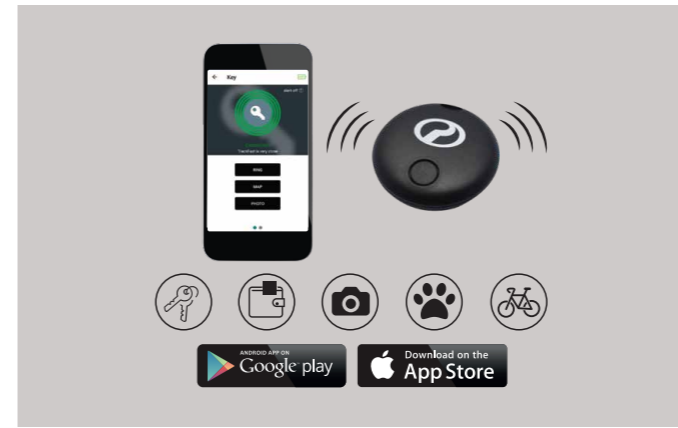

Smart Tracker
Enables you to find personal belongings easily

Part Number	Price
99910-00R01	WM : RM 42.00 EM : RM 43.00