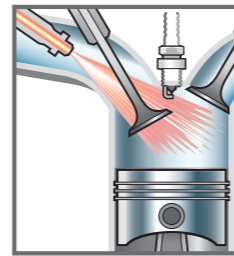

HOW IT WORKS:

- Removes deposits accumulated inside an engine (injection nozzles, combustion chambers, intake valves & spark plugs).
- Prevents poor combustion.
- Restores engine performance.
- Contains Friction Modifier (FM) which enables smoother piston movement.
- Protects engine from frictional wear.

Windshield Washer Fluid

A refill for the windshield washer.

Part Number
99940-50001

Price
WM : RM 2.00
EM : RM 2.20