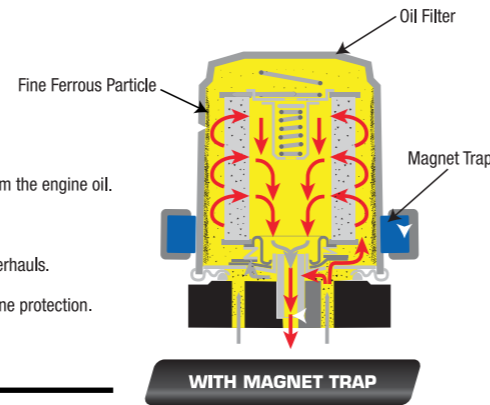

Magnet Trap

Keeps engine oil cleaner and protects engine.

Part Number
99920-40016

Price
WM : RM 63.00
EM : RM 64.00

HOW IT WORKS:

- Traps fine ferrous particles from the engine oil.
- Maintains cleaner oil.
- Prevents expensive engine overhauls.
- Affordable investment for engine protection.