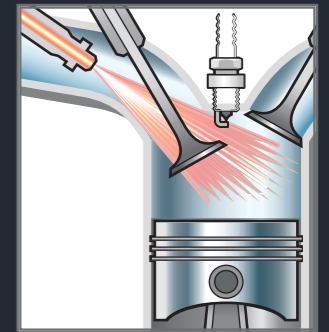

WITH MAGNET TRAP

INJECTOR CLEANER

Breaks down carbon build-up to keep your engine running smoothly.

PART NUMBER
99940-53000

PRICE
WM : RM 27.00
EM : RM 28.00

HOW IT WORKS:

- Removes deposits accumulated inside an engine (injection nozzles, combustion chambers, intake valves & spark plugs).
- Prevents poor combustion.
- Restores engine performance.
- Contains Friction Modifier (FM) which enables smoother piston movement.
- Protects engine from frictional wear.