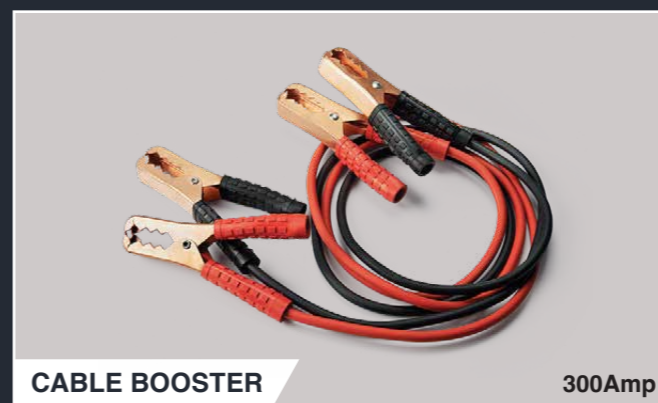

LUGGAGE ORGANISER

Stores items neatly in your boot.

PART NUMBER	PRICE
99910-10087	WM : RM 37.00 EM : RM 38.00

SMART TRACKER

Enables you to find personal belongings easily.

PART NUMBER	PRICE
99910-00R01	WM : RM 42.00 EM : RM 43.00