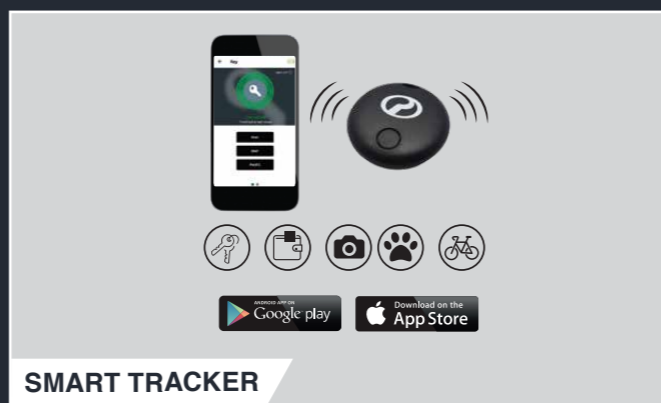

HOT DEAL

LUGGAGE MAT

Visual is for illustration purpose only.

Easy to install and protects your cabin area from scratches and dirt when loading big items into the car.

PART NUMBER	PRICE
99910-10084	WM : RM 75.00 EM : RM 77.00

LUGGAGE ORGANISER

Stores items neatly in your boot.

PART NUMBER	PRICE
99910-10087	WM : RM 37.00 EM : RM 38.00

SMART TRACKER

Enables you to find personal belongings easily.

PART NUMBER	PRICE
99910-00R01	WM : RM 42.00 EM : RM 43.00