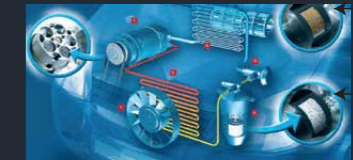

EVAPORATOR CLEANER

Cleans air conditioners by eliminating mould, bacteria, odour and other harmful micro-organisms.

PART NUMBER
99940-52007

PRICE
WM : RM 90.55
EM : RM 91.55

HOW IT WORKS:

Refrigerants must be recharged regularly to maintain compressor at its best performance.

Over a period of time, a dirty filter can lead to mould and poor air quality.

BAD
An 'old' filter drier gets clogged with saturated granules.

GOOD
A 'fresh' filter drier keeps the refrigerant clean.

The Perodua Evaporator Cleaner cleans and restores the filter.