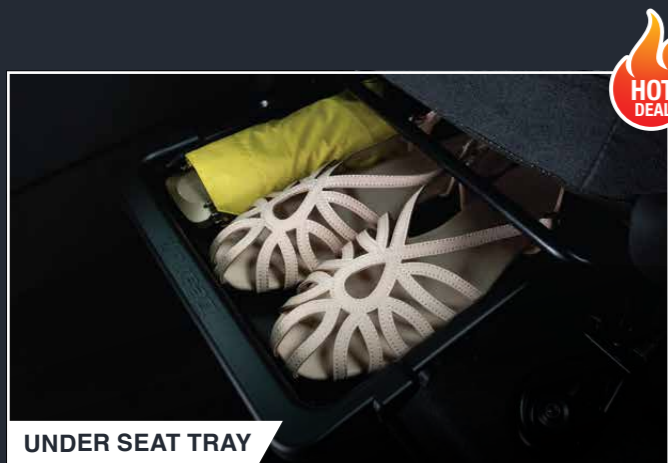

HOT DEAL

UNDER SEAT TRAY

- Smartly designed to maximize your storage with ease
- A handy spot to keep your personal items safe and secured

PART NUMBER	PRICE
99910-25R04	WM : RM 220.00 EM : RM 224.00

SUN VISOR ORGANISER