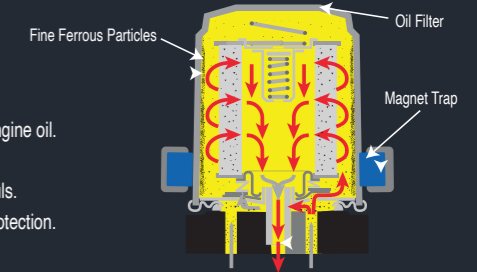

PRICE
WM : RM 12.40
EM : RM 14.00

SERVICE MAINTENANCE ACCESSORIES

MAGNET TRAP

Keeps engine oil cleaner and protects engine.

PART NUMBER
99920-40016

PRICE
WM : RM 63.00
EM : RM 64.00

HOW IT WORKS:

- Traps fine ferrous particles in the engine oil.
- Maintains cleaner oil.
- Prevents expensive engine overhauls.
- Affordable investment for engine protection.