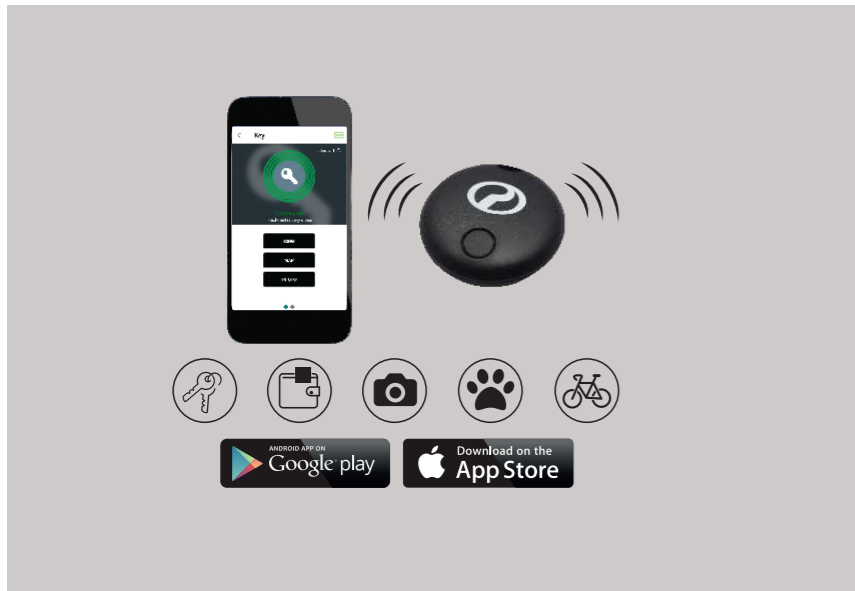

Price
WM : RM 40.00
EM : RM 41.00

GENERAL ACCESSORIES

Luggage Mat

Easy to install and protects your cabin area from scratches and dirt when loading big items into the car

Part Number	Price
99910-10084	WM : RM 75.00
	EM : RM 77.00

Luggage Organiser

Stores items neatly in your boot.

Part Number	Price
99910-10087	WM : RM 37.00
	EM : RM 38.00

Smart Tracker

Enables you to find personal belongings easily

Part Number	Price
99910-00R01	WM : RM 42.00
	EM : RM 43.00