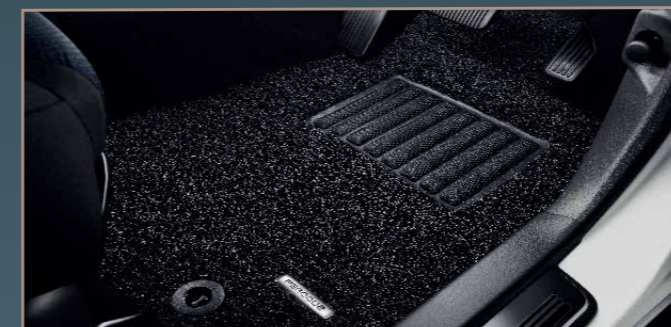

Coil Mats

Part Number	Price
99910-38R10	WM : RM 220.00
	EM : RM 223.00

*Only available in Black-Silver Dual Tone Colour with Red Trimming. Prices are inclusive of labour cost and SST. Prices are subject to change. Actual accessories may differ from photographs.