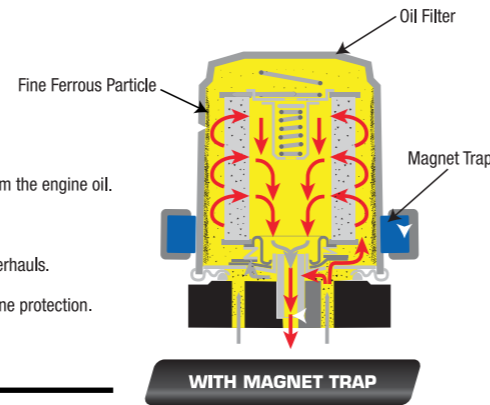

Price
WM : RM 12.40
EM : RM 14.00

SERVICE MAINTENANCE ACCESSORIES

Magnet Trap

Keeps engine oil cleaner and protects engine.

Part Number
99920-40016

Price
WM : RM 63.00
EM : RM 64.00

HOW IT WORKS:

- Traps fine ferrous particles from the engine oil.
- Maintains cleaner oil.
- Prevents expensive engine overhauls.
- Affordable investment for engine protection.

Maintenance-free Battery

- Does not require battery water to be added
- Minimises corrosion

Part Number
99900-40001

Price
WM : RM 365.33
EM : RM 370.33

Note: Available in January 2023

Silicone Wiper

- Ensures greater visibility.
- Twice as durable as a normal wiper.