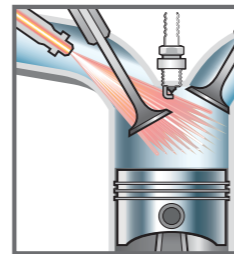

Windshield Washer Fluid

A refill for the windshield washer.

Part Number
99940-50001

Price
WM : RM 2.00
EM : RM 2.20