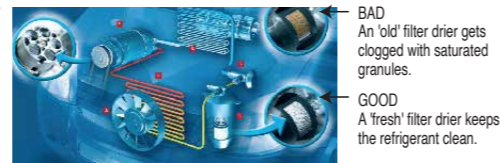

Battery Terminal Protector

Protects battery terminal from corrosion and helps maintain battery performance.

Part Number
99920-40011

Price
WM : RM 4.20
EM : RM 4.60