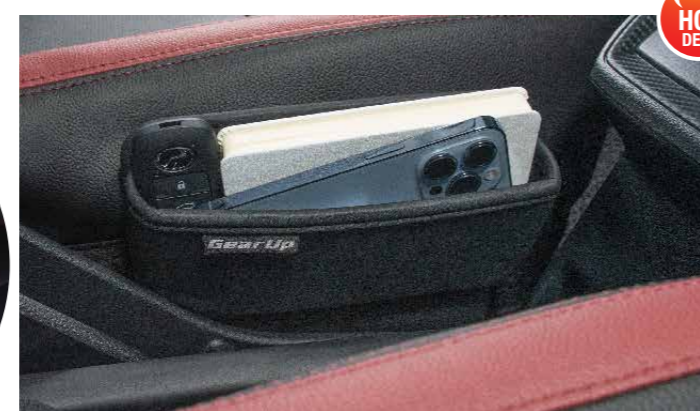

HOT DEAL

Centre Console Organiser

Provides more storage for essential items for easier access

Part Number
99900-00R03

Price
WM : RM 45.00
EM : RM 46.00