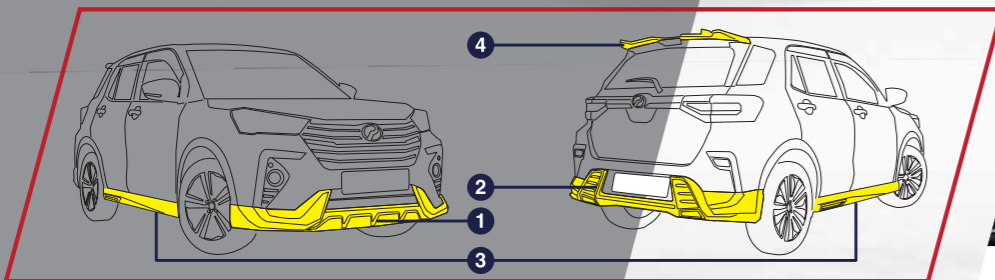

BLAZE BODYKIT

STYLE

GearUp® FOR IMPRESSIVE STYLING.

1. Front Bumper Kit with Light Guides

2. Rear Bumper Kit

3. Side Skirtings

4. Rear Spoiler

Part Number
99900-55R03-XX