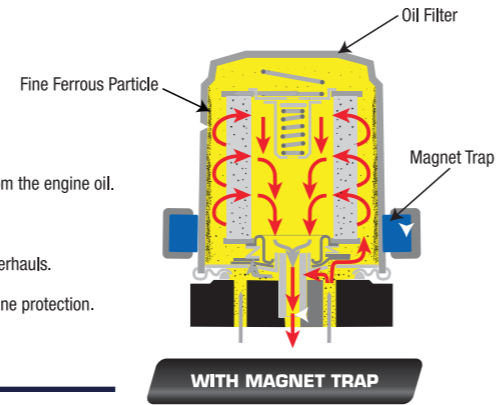

SERVICES MAINTENANCE ACCESSORIES

Magnet Trap

Keeps engine oil cleaner and protects engine.

Part Number
99920-40016
Price
WM : RM 63.00
EM : RM 64.00

HOW IT WORKS:

- Traps fine ferrous particles from the engine oil.
- Maintains cleaner oil.
- Prevents expensive engine overhauls.
- Affordable investment for engine protection.