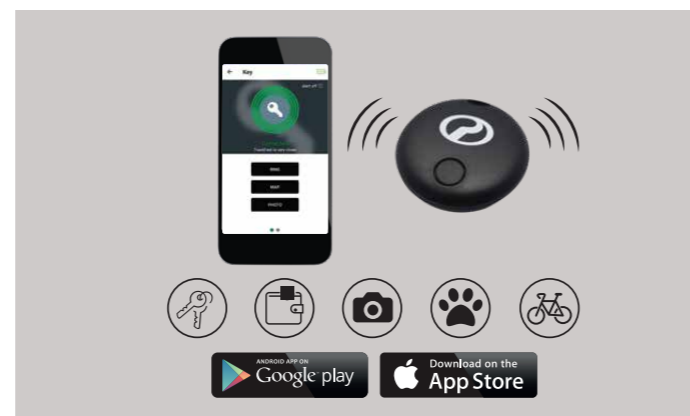

Smart Tracker

Enables you to find personal belongings easily.

Part Number	Price
99910-00R01	WM : RM 42.00 EM : RM 43.00