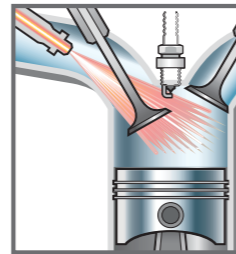

Evaporator Cleaner

Cleans air conditioners by eliminating mould, bacteria, odour and other harmful micro-organisms.

Part Number
99940-52007
Price
WM : RM 90.55
EM : RM 91.55

HOW IT WORKS:

Refrigerants must be recharged regularly to maintain compressor at its best performance.

Over a period of time, a dirty filter can lead to mould and poor air quality.