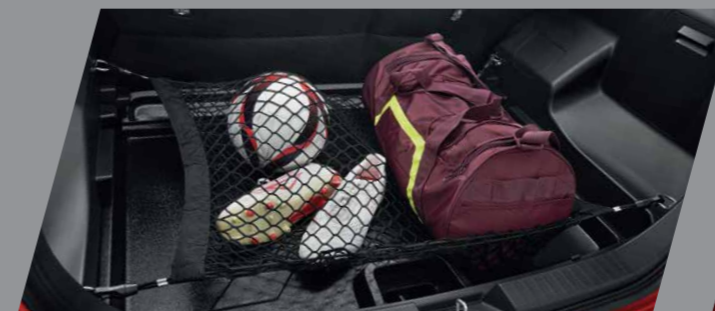

LUGGAGE ARRANGEMENT MADE EASIER

Luggage Net

Part Number
99910-55R07

Price
WM : RM 30.00
EM : RM 31.00