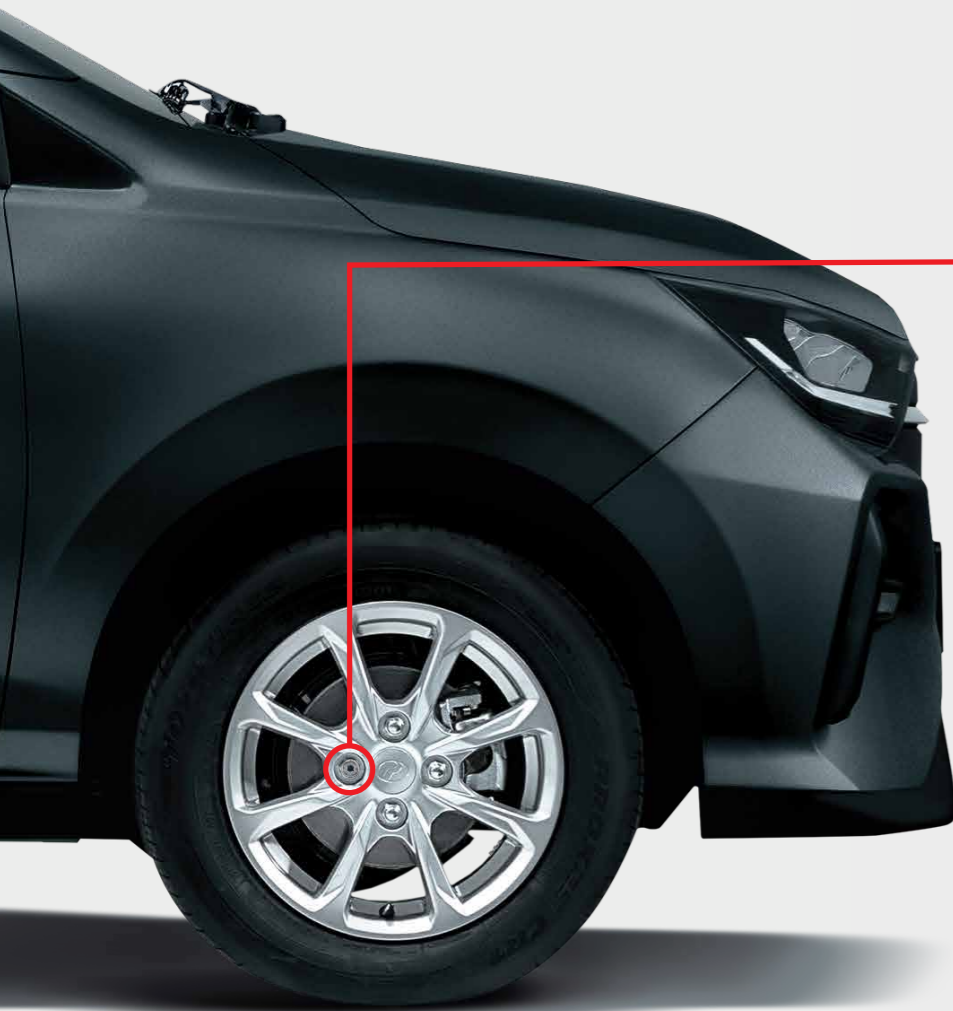

Affordable & high quality with ECE R44/04 certification

Easy to secure child with 360° rotation

Extra comfort with soft padding and 6 recline positions

Harness automatically adjusts to fit your child

Available in 2 colours with trendy designs