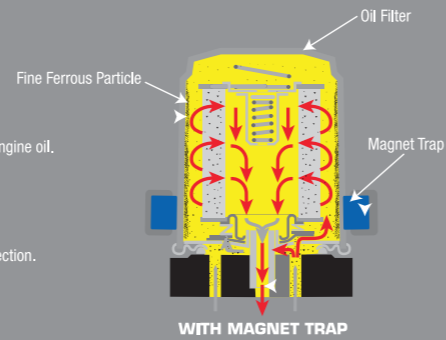

## Magnet Trap

Keeps engine oil cleaner and protects engine.

**Part Number**  
99920-40016

**Price**  
WM : RM 63.00  
EM : RM 64.00

### HOW IT WORKS:

- Traps fine ferrous particles from the engine oil.
- Maintains cleaner oil.
- Prevents expensive engine overhauls.
- Affordable investment for engine protection.

WITH MAGNET TRAP

Cabin Filter (Paper type)