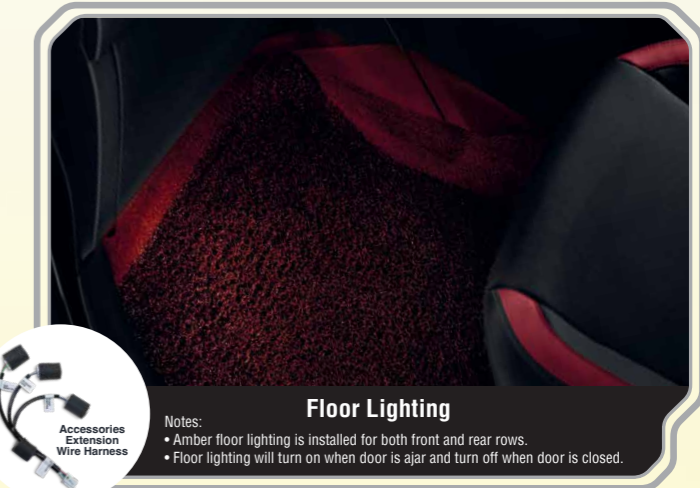

## INTERIOR ILLUMINATION

Floor Lighting

Part Number  
99900-74R05

Price  
WM : RM 256.10  
EM : RM 260.10

This part is required  
for installation and  
sold separately.

Notes:  
• Amber floor lighting is installed for both front and rear rows.  
• Floor lighting will turn on when door is ajar and turn off when door is closed.