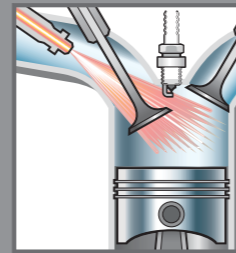

### HOW IT WORKS:

- Removes deposits accumulated inside an engine (injection nozzles, combustion chambers, intake valves & spark plugs).
- Prevents poor combustion.
- Restores engine performance.
- Contains Friction Modifier (FM) which enables smoother piston movement.
- Protects engine from frictional wear.