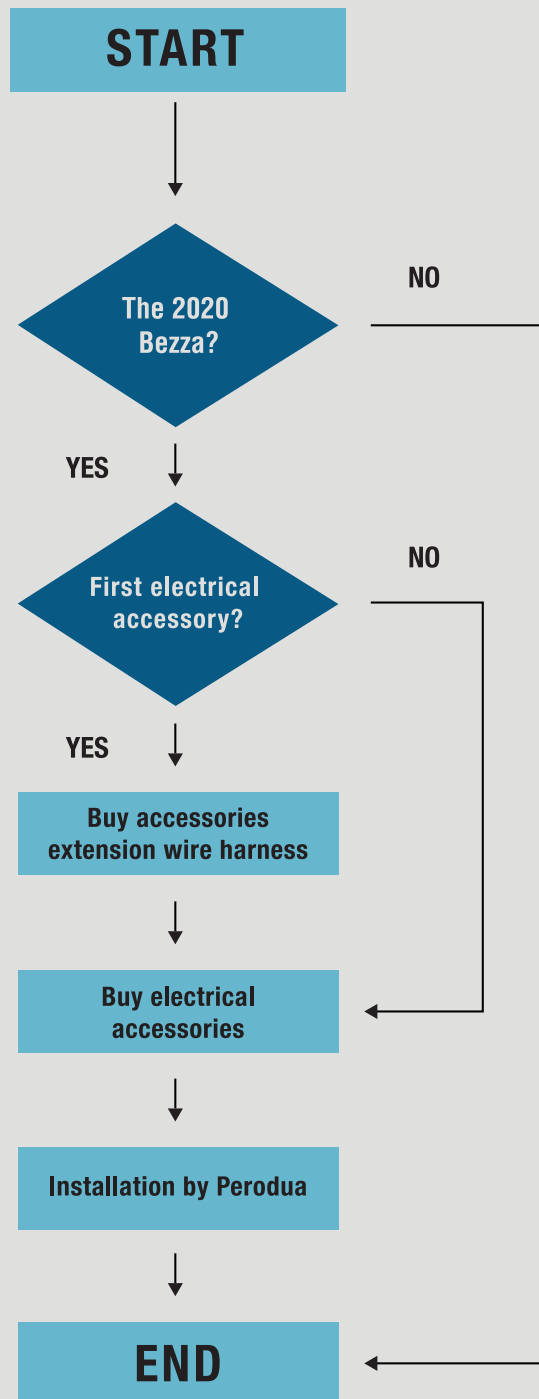

Part Number
99910-40145

Price
WM : RM35.00
EM : RM36.00

ELECTRICAL ACCESSORIES

Part Number
99930-42R09

Price
WM : RM 60.00
EM : RM 61.00

Functions of an Accessories Extension Wire Harness:

- Connects your electrical accessories securely without the use of wire-tap method (dangerous and will void your warranty).
- First-time buyers of our electrical accessories are required to buy an accessories extension wire harness.