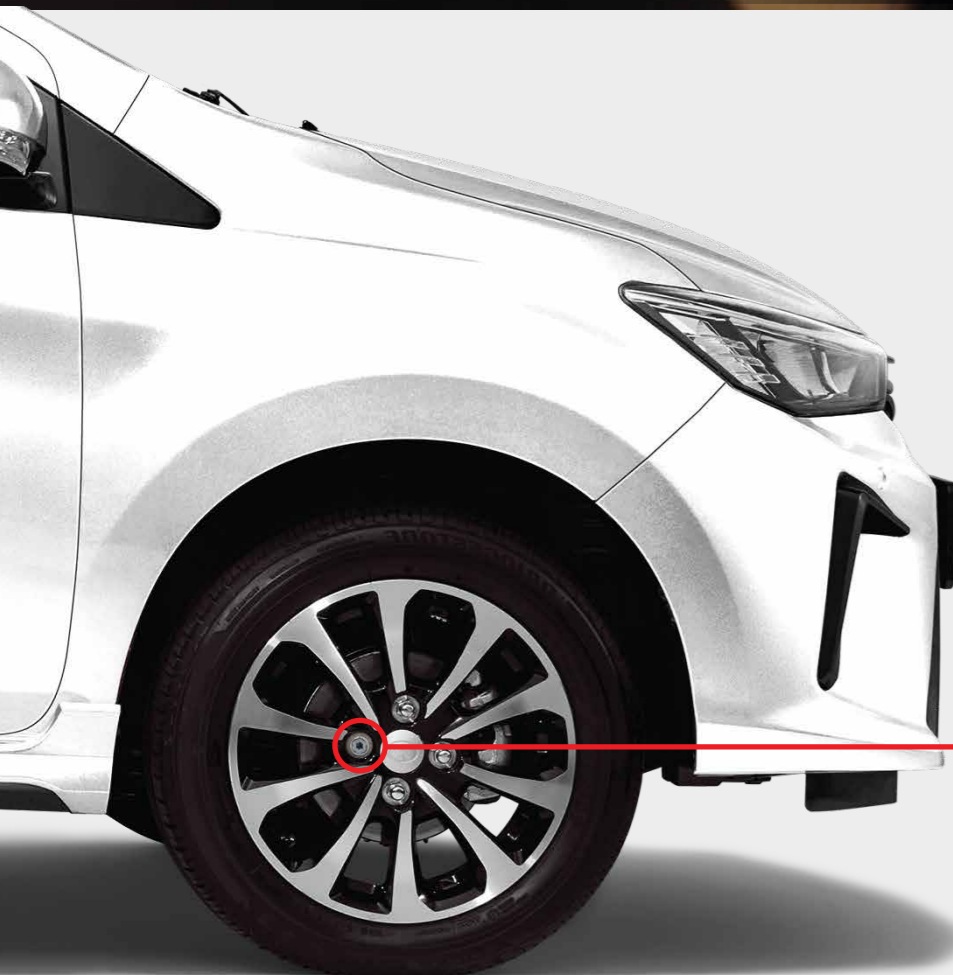

WHEEL LOCK NUT

- Easy installation.
- Through-hardened steel construction.
- World's finest plating for superior durability and corrosion resistance.
- Narrow-groove key patterns and special coded keys provide maximum security.

Part Number
99900-94184

Price
WM : RM 200.00
EM : RM 204.00