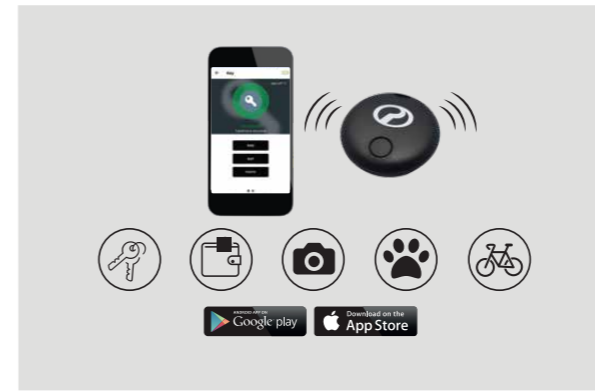

Price
WM : RM 20.00
EM : RM 21.00

Tissue Holder with Mirror

Easily accessible for on-the-go freshening up.

Part Number
99910-10133

Price
WM : RM 40.00
EM : RM 41.00

Luggage Mat

Easy to install and protects your cabin area from scratches and dirt when loading big items into the car.

Part Number	Price
99910-10084	WM : RM 75.00
	EM : RM 77.00

Luggage Organiser

Stores items neatly in your boot.

Part Number	Price
99910-10087	WM : RM 37.00
	EM : RM 38.00

Smart Tracker

Enables you to find personal belongings easily.