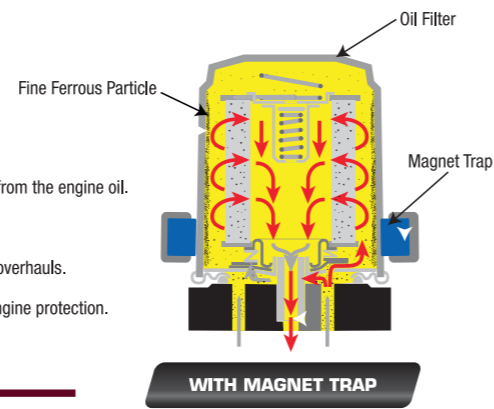

SERVICE MAINTENANCE ACCESSORIES

Magnet Trap

Keeps engine oil cleaner and protects engine.

Part Number
99920-40016

Price
WM : RM63.00
EM : RM64.00

HOW IT WORKS:

- Traps fine ferrous particles from the engine oil.
- Maintains cleaner oil.
- Prevents expensive engine overhauls.
- Affordable investment for engine protection.