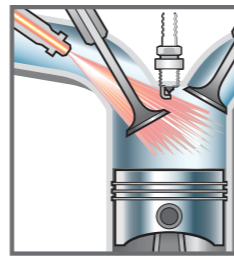

Price
WM : RM78.00
EM : RM80.00

Injector Cleaner

Breaks down carbon build-up to keep your engine running smoothly.

Part Number
99940-53000

Price
WM : RM27.00
EM : RM28.00

HOW IT WORKS:

- Removes deposits accumulated inside an engine (injection nozzles, combustion chambers, intake valves & spark plugs).
- Prevents poor combustion.
- Restores engine performance.
- Contains Friction Modifier (FM) which enables smoother piston movement.
- Protects engine from frictional wear.