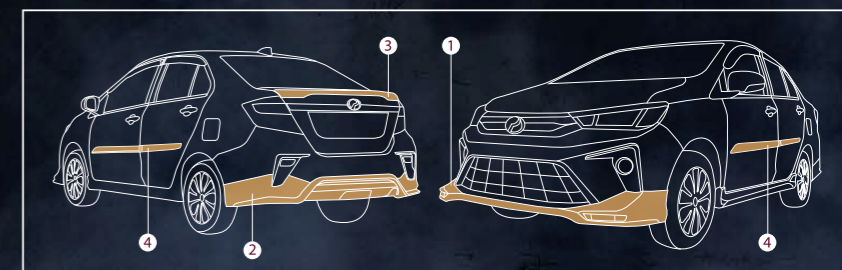

2. Rear Bumper Kit

PACKAGE DEALS

GearUp® FOR THE BEST VALUE.

Stylish Package

Indulge your bolder side with this package to give your Bezza a sharp, edgy look.

Part Number
99920-42R10-XX

Price
WM : RM 2,152.75
EM : RM 2,196.75

1. **Notes:**
2. XX refers to colour code.
   - R67 Garnet Red is available for X and AV variants only.
   - Light guides will light up when Ignition is on and turn off when Ignition is off.

1. Front Bumper Kit with Light Guides