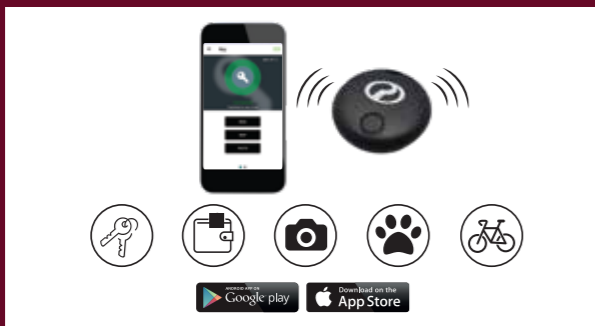

Smart Tracker

Enables you to find personal belongings easily.

Part Number	Price
999-89742-00000	WM : RM 42.00
	EM : RM 43.00