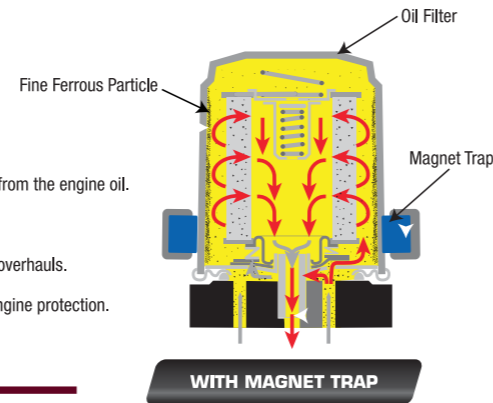

GENERAL ACCESSORIES

Magnet Trap

Keeps engine oil cleaner and protects engine.

Part Number
999-40016-10000

Price
WM : RM 57.00
EM : RM 58.00

HOW IT WORKS:

- Traps fine ferrous particles from the engine oil.
- Maintains cleaner oil.
- Prevents expensive engine overhauls.
- Affordable investment for engine protection.