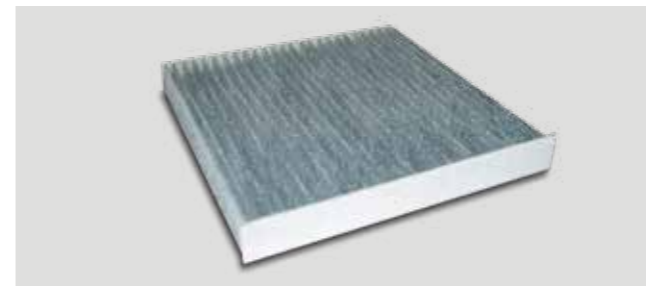

Cabin Filter (Charcoal type)

- Reduces particulates from entering car interior.
- An additional charcoal layer to absorb odour.
- Cleaner airflow.

Part Number
999-40014-70001

Price
WM : RM 31.50
EM : RM 32.00