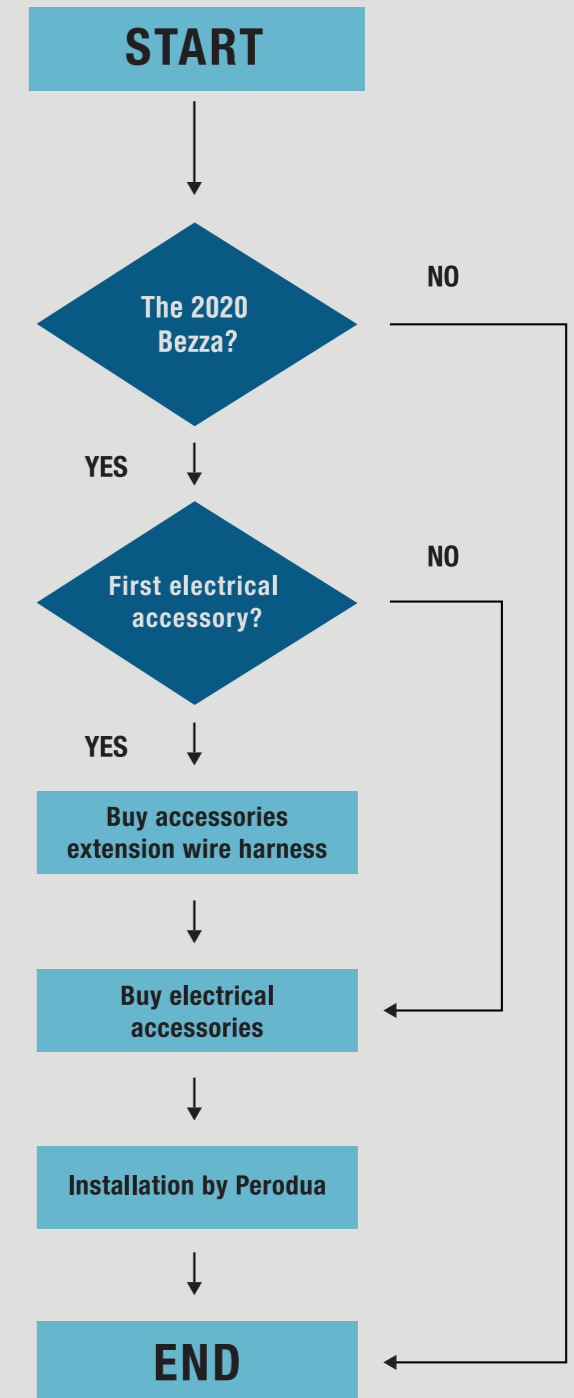

Terms & Conditions

- Using original GearUp® electrical accessories will not void the warranty of the car. Accessories warranty is 1 year.
- Do not attempt to install the accessories yourself. Please head to any authorised Perodua Service Centres nationwide. Perodua shall not be liable for any loss or damages arising directly or indirectly from your attempt to install the accessories yourself.