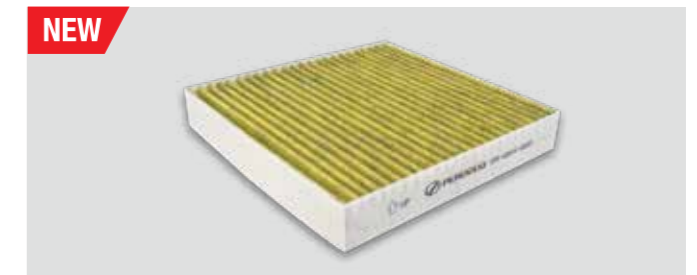

Headlamp Cleaner

Keeps headlamps clean and shining at its brightest.

Part Number
999-52000-60000

Price
WM : RM 10.50
EM : RM 11.00

Cabin Air Filter

- Active carbon layer to absorb gases to improve air quality.
- Filter dust, pollen, mold spores.
- Anti-bacterial layer to improve cabin hygiene.

Part Number
999-40014-40001

Price
WM : RM 33.00
EM : RM 34.00