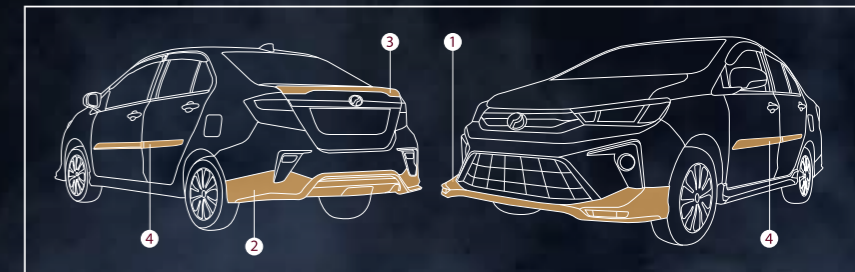

PACKAGE DEALS

GearUp® FOR THE BEST VALUE.

Stylish Package

Indulge your bolder side with this package to give your Bezza a sharp, edgy look.

Part Number
999-42R10-00XXX

Price
WM : RM 2,120.00
EM : RM 2,164.00

1. **Notes:**
2. Accessories Extension Wire Harness is required for this product and sold separately. For more information, refer "Electrical Accessories" page.
   - XXX refers to colour code.
   - R67 Garnet Red is available for X and AV variants only.

R67 Garnet Red	S43 Granite Grey	T31 Sugar Brown
B81 Ocean Blue	S28 Glittering Silver	W09 Ivory White