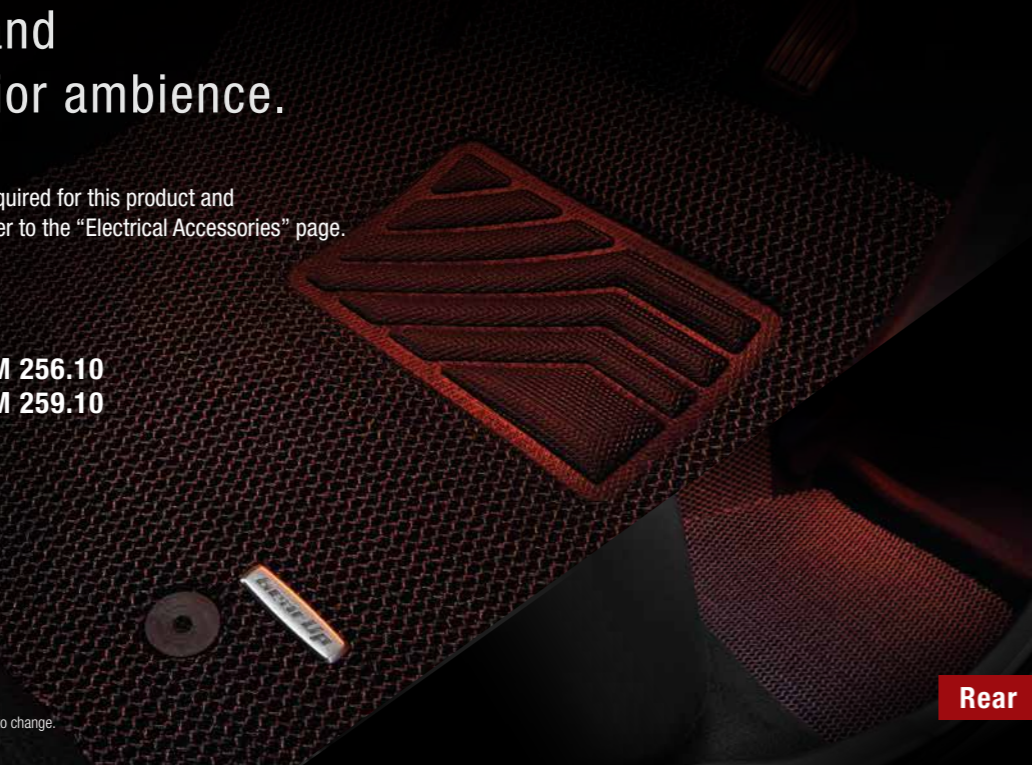

Floor Lighting

Provides a warm and personalised interior ambience.

Note:
• Accessories Extension Wire Harness is required for this product and sold separately. For more information, refer to the "Electrical Accessories" page.

Part Number
99900-51A01

Price
WM : RM 256.10
EM : RM 259.10

Rear