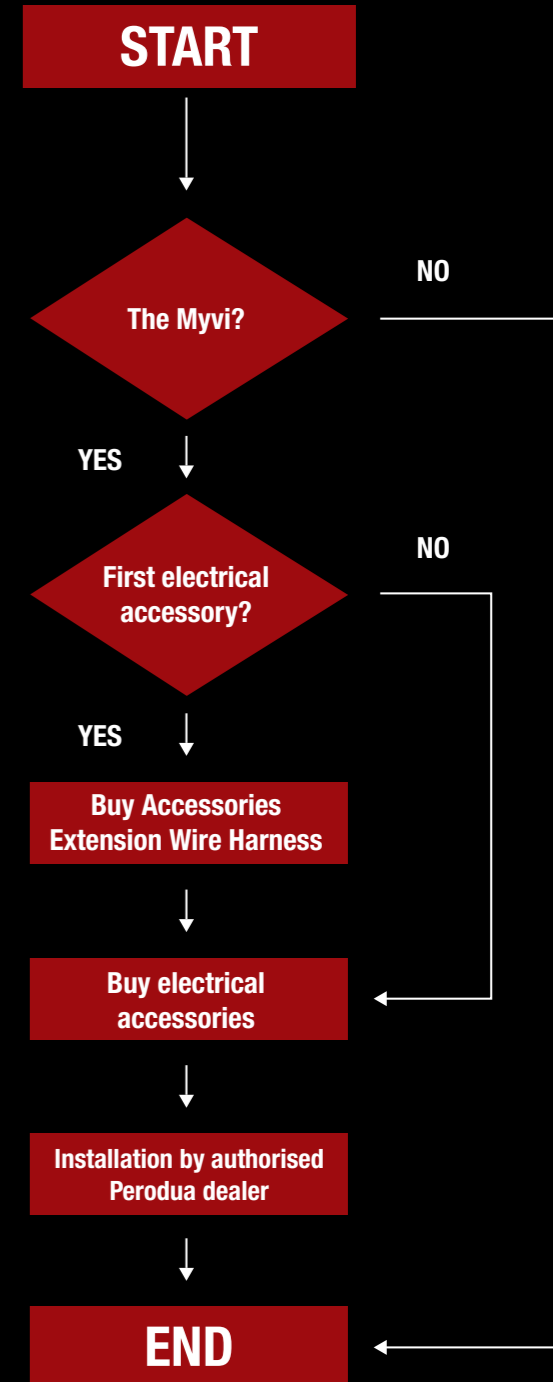

ILLUMINATION

LED Scuff Plates

Heighten visibility for when you enter and exit the car.

Note:
Accessories Extension Wire Harness is required for this product and sold separately. For more information, refer to the "Electrical Accessories" page.

Part Number
99900-51A02

Price
WM : RM 292.20
EM : RM 296.20

Floor Lighting

Provides a warm and personalised interior ambience.

Note:
• Accessories Extension Wire Harness is required for this product and sold separately. For more information, refer to the "Electrical Accessories" page.

Part Number
99900-51A01

Price
WM : RM 256.10
EM : RM 259.10

ELECTRICAL ACCESSORIES

Accessories Extension Wire Harness

Part Number
99900-51A09

Price
WM : RM 60.00
EM : RM 61.00

Functions of an Accessories Extension Wire Harness:

- Connects your electrical accessories securely without the use of a wire-tap method. A wire-tap method is dangerous and will void your warranty.
- First-time buyers of our electrical accessories are required to buy an accessories extension wire harness.

Terms & Conditions

- Using original GearUp® electrical accessories will not void the warranty of the car. Accessories warranty is 1 year.
- Do not attempt to install the accessories yourself. Please head to any authorised Perodua Service Centre nationwide. Perodua shall not be liable for any loss or damages arising directly or indirectly from your attempt to install the accessories yourself.