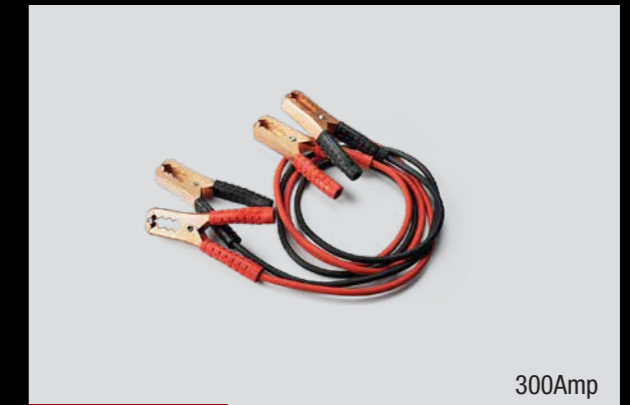

Part Number
99910-10087

Price
WM : RM 37.00
EM : RM 38.00

Smart Tracker

Find personal belongings easily.

Part Number
99910-00R01

Price
WM : RM 42.00
EM : RM 43.00

Cable Booster

300Amp