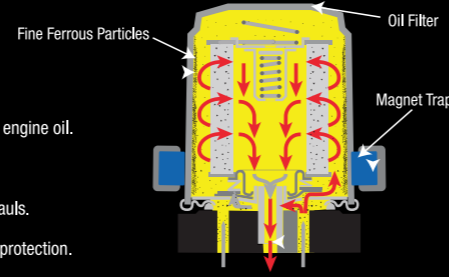

HOW IT WORKS:

- Traps fine ferrous particles in the engine oil.
- Maintains cleaner oil.
- Prevents expensive engine overhauls.
- Affordable investment for engine protection.

WITH MAGNET TRAP

Injector Cleaner

Breaks down carbon build-up to keep your engine running smoothly.

Part Number
99940-53000

Price
WM : RM 27.00
EM : RM 28.00

HOW IT WORKS:

- Removes deposits accumulated inside an engine (injection nozzles, combustion chambers, intake valves & spark plugs).
- Prevents poor combustion.
- Restores engine performance.
- Contains Friction Modifier (FM) which enables smoother piston movement.
- Protects engine from frictional wear.