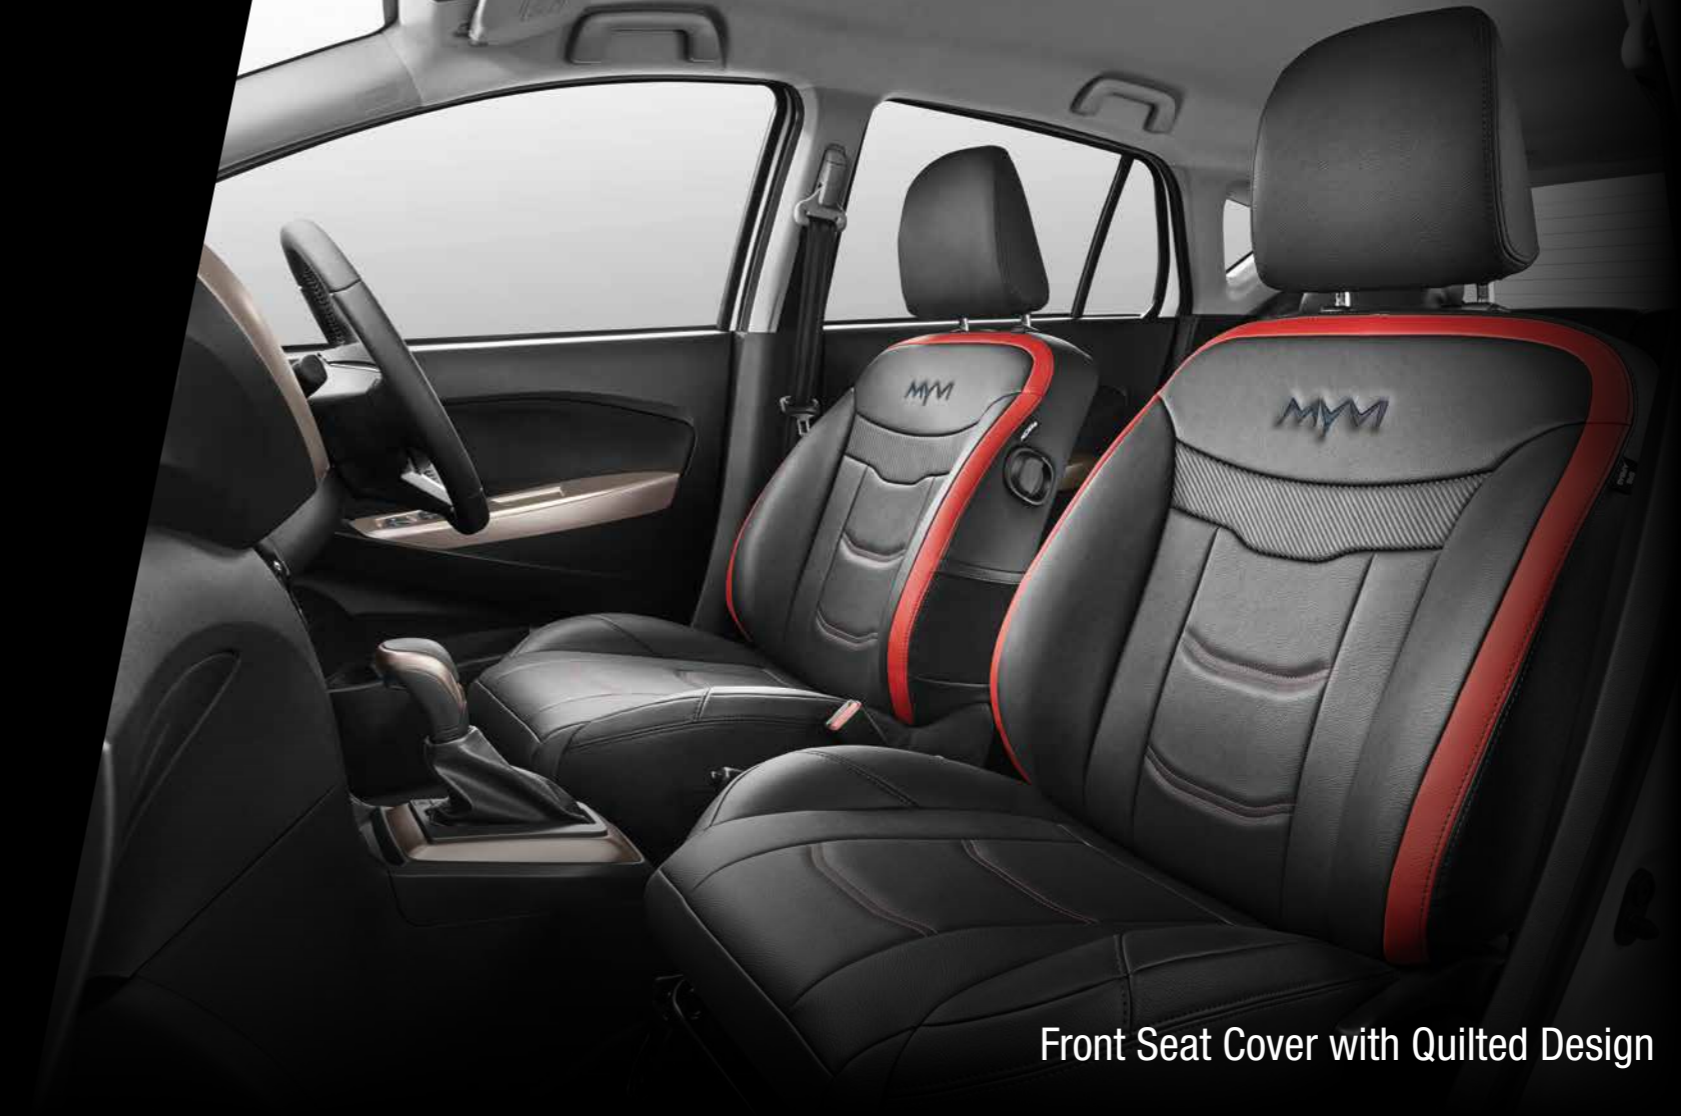

ACE SEAT COVERS*

A premium addition to a fashionable interior.

- 2 tone trimming with carbon fibre essence.
- Soft but durable.
- PVC material, easy to clean.

1.5 H Variant
99900-51A03

1.5 X Variant
99900-51A04

1.3 G Variant
99900-51A07

Price

WM : RM 798.30

EM : RM 812.30

ISOFIX

Tested for side
airbag deployment

Easy to clean

children's footprints

Easy to clean

spillage