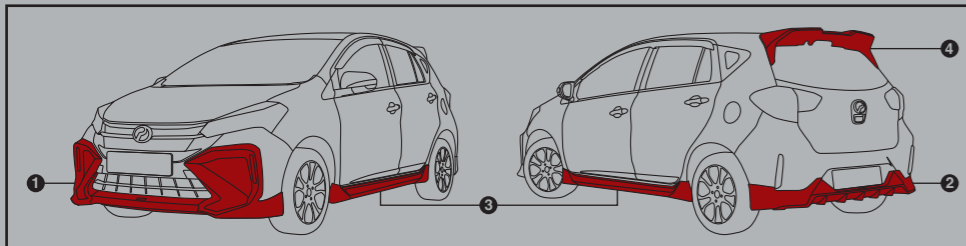

All accessories undergo strict quality testing through R&D and are installed by highly trained Perodua personnel.

ACE BODYKIT

GearUp® FOR DYNAMIC STYLING

Part Number
99900-51A06-XX

Price
WM : RM 2,548.30
EM : RM 2,600.30