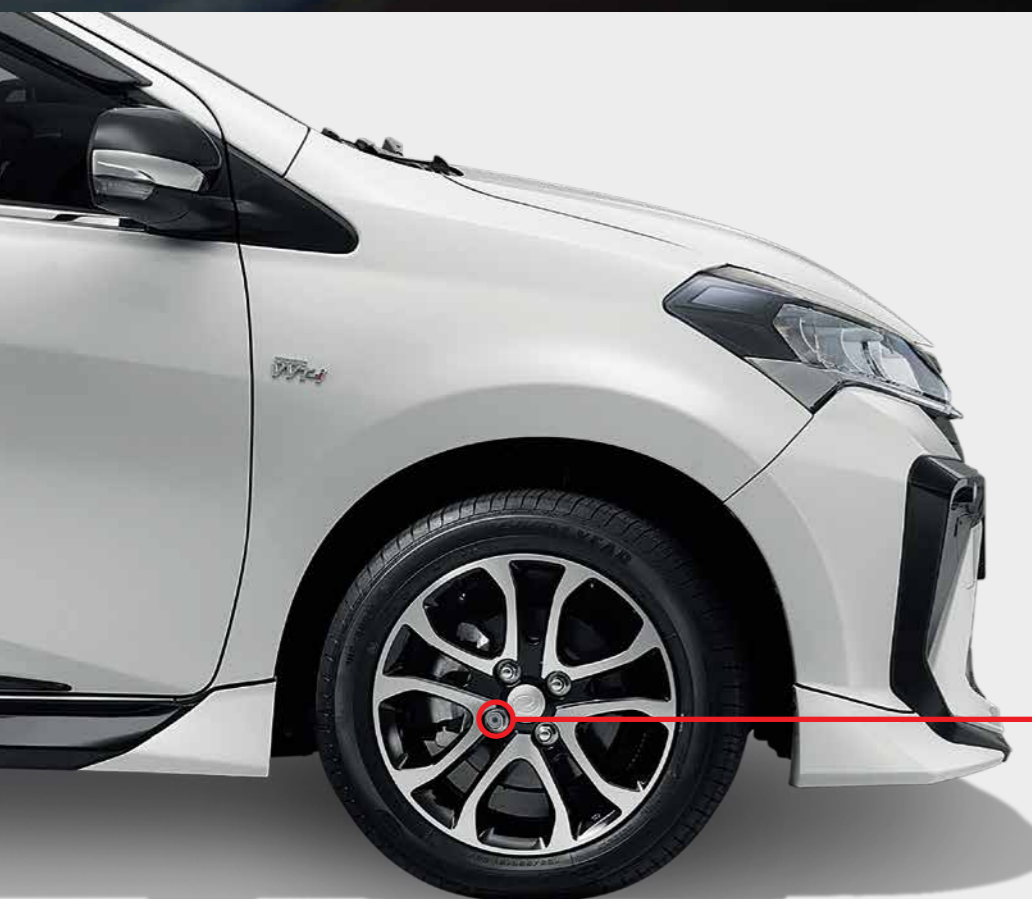

Extra comfort with soft padding and 6 recline positions

Harness automatically adjusts to fit your child

Available in 2 colours with trendy designs

Visual is for illustration purpose only.

WHEEL LOCK NUT

- Easy installation.
- Through-hardened steel construction.
- World's finest plating for superior durability and corrosion resistance.
- Narrow-groove key patterns and special coded keys provide maximum security.