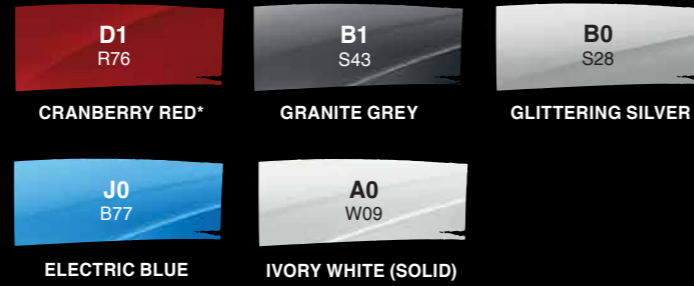

*AV Only.

Add a personalised, sporty finish.

Part Number Price
99900-51A08-XX **WM : RM 566.10**
EM : RM 577.10