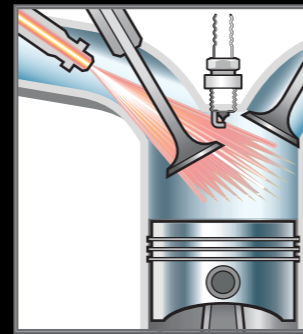

WITH MAGNET TRAP

Injector Cleaner

Breaks down carbon build-up to keep your engine running smoothly.

Part Number
99940-53000

Price
WM : RM 27.00
EM : RM 28.00

HOW IT WORKS:

- Removes deposits accumulated inside an engine (injection nozzles, combustion chambers, intake valves & spark plugs).
- Prevents poor combustion.
- Restores engine performance.
- Contains Friction Modifier (FM) which enables smoother piston movement.
- Protects engine from frictional wear.