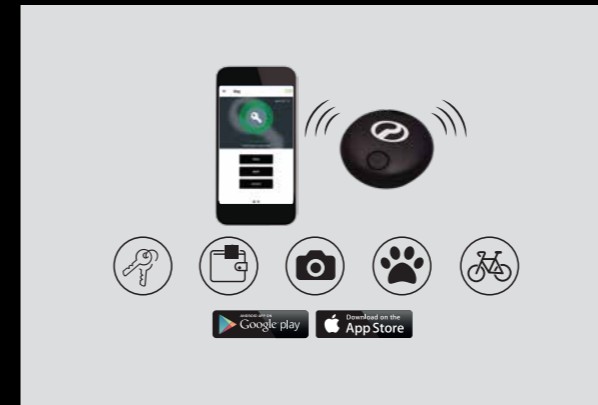

Smart Tracker

Find personal belongings easily.

Part Number
99910-00R01

Price
WM : RM 42.00
EM : RM 43.00