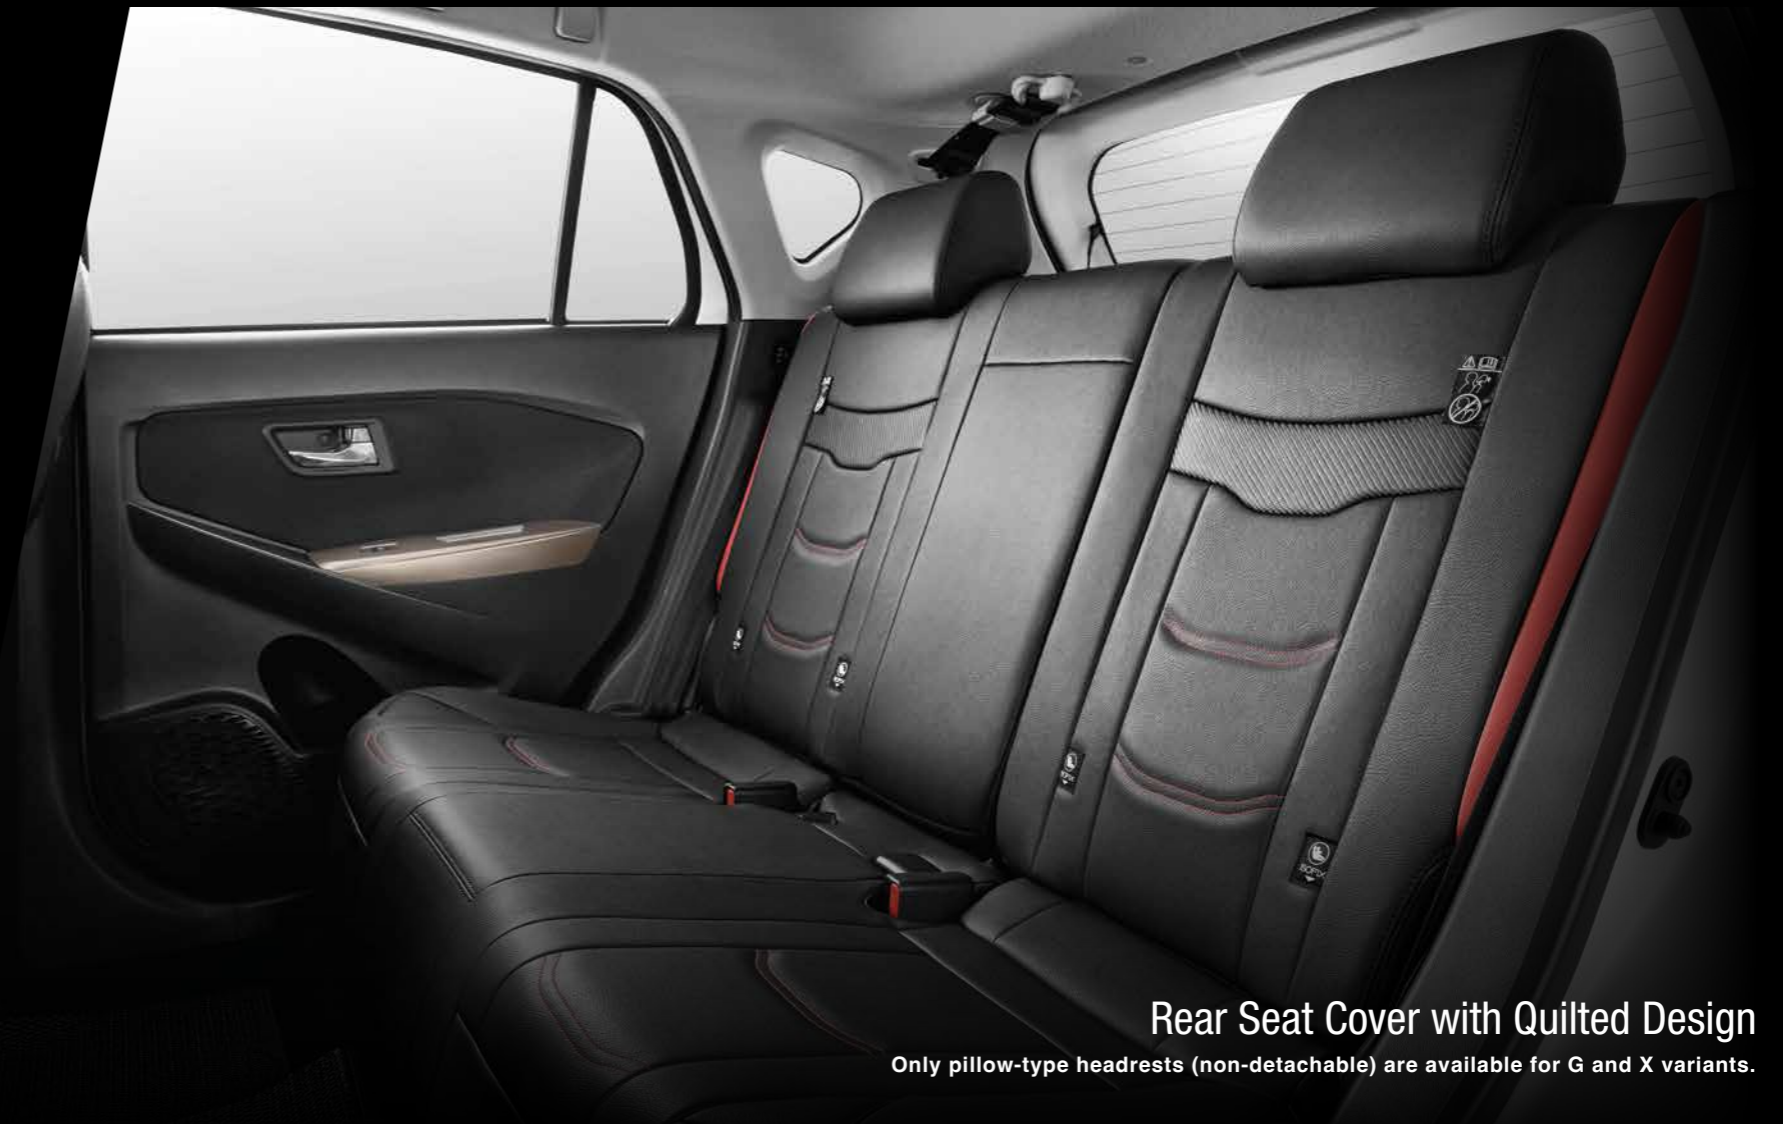

Front Seat Cover with Quilted Design

Rear Seat Cover with Quilted Design

Only pillow-type headrests (non-detachable) are available for G and X variants.

*For all variants except for AV.

Prices are inclusive of labour cost and SST. Prices are subject to change.
Actual accessories may differ from photographs.