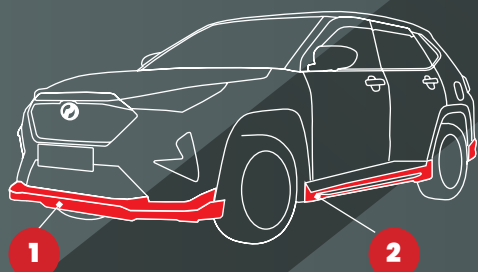

Part Number
99920-66X01

Price
WM : RM 2,700.00
EM : RM 2,756.00

Front Bumper Kit With Guide Light

1