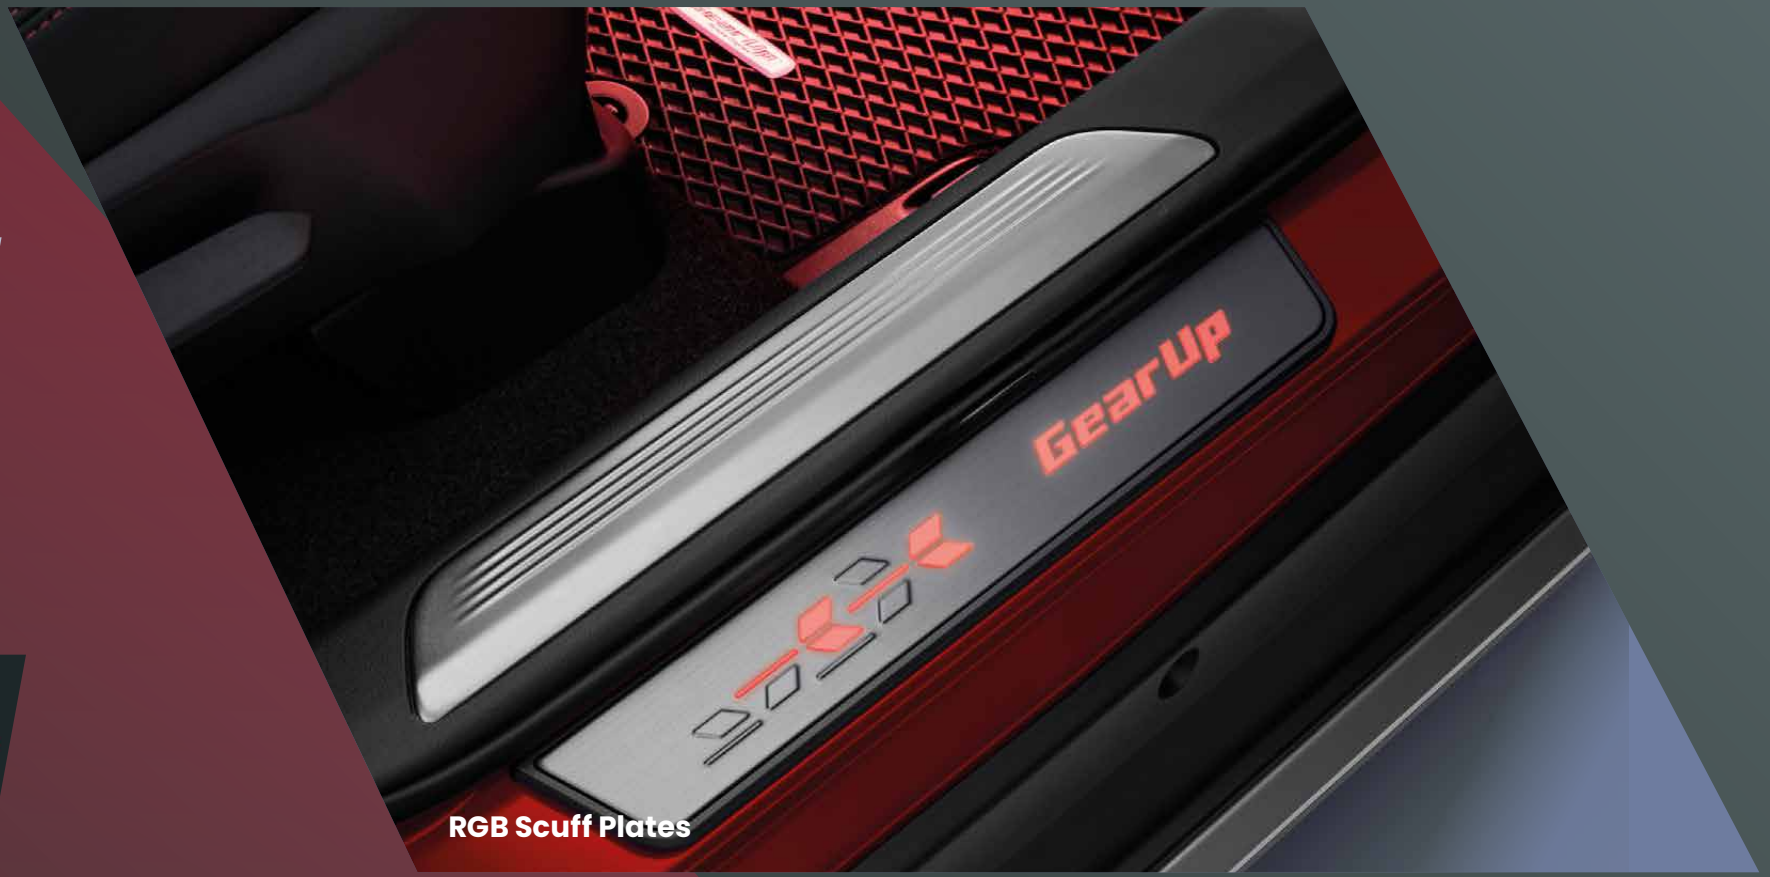

ILLUMINATION PACKAGE

SET THE VIBE JUST RIGHT.

Choose from 5 modes for a warm, inviting cabin.

RGB Scuff Plates