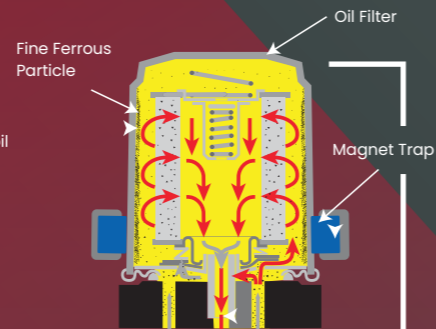

Vanilla
Part Number: 99940-51009

SERVICE MAINTENANCE ACCESSORIES

Magnet Trap

Keeps engine oil cleaner and protects engine

Part Number
99920-40016

Price
WM : RM 63.00
EM : RM 64.00

How it works:

- Traps fine ferrous particles from the engine oil
- Maintains cleaner oil
- Prevents expensive engine overhauls
- Affordable investment for engine protection