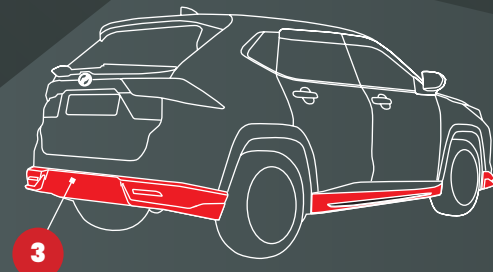

Part Number
99920-66X01

Price
WM : RM 2,700.00
EM : RM 2,756.00

Front Bumper Kit With Guide Light

1