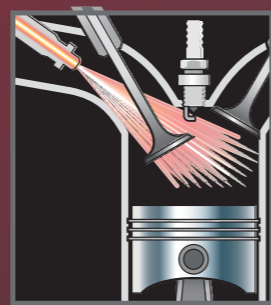

Vanilla
Part Number: 99940-51009

SERVICE MAINTENANCE ACCESSORIES

Magnet Trap

Keeps engine oil cleaner and protects engine

Part Number
99920-40016

Price
WM : RM 63.00
EM : RM 64.00

How it works:

- Traps fine ferrous particles from the engine oil
- Maintains cleaner oil
- Prevents expensive engine overhauls
- Affordable investment for engine protection

WITH MAGNET TRAP

Injector Cleaner

Break down carbon build-up to keep your engine running smoothly

Part Number
99940-53000

Price
WM : RM 27.00
EM : RM 28.00

How it works:

- Removes deposits accumulated inside an engine (injection nozzles, combustion chambers, intake valves & spark plugs)
- Prevents poor combustion
- Restores engine performance
- Contains Friction Modifier (FM) which enables smoother piston movement
- Protects engine from frictional wear

Over a period of time, a dirty filter can lead to mould and poor air quality

Throttle Body Cleaner

- Cleans dirt, gum and varnish from the throttle body and intake port area
- Lubricates the throttle plate
- Restores airflow performance for smoother idling