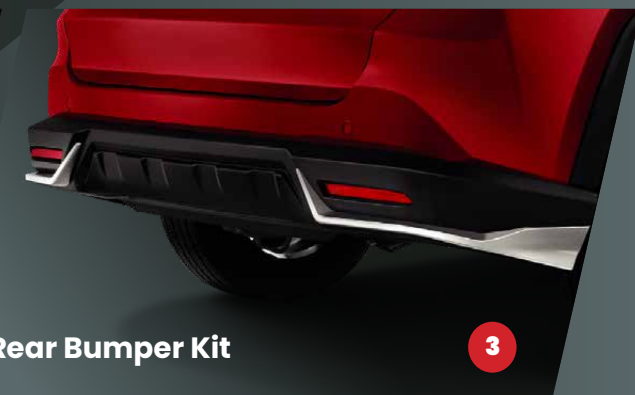

Rear Bumper Kit

3

This part is required for installation and sold separately