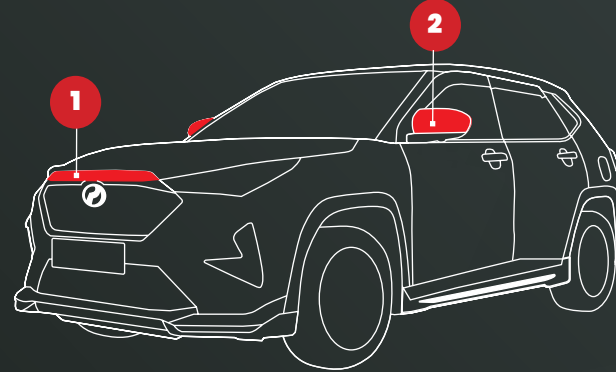

ELEVATE PACKAGE

Front Grille Garnish

Side Mirror Covers

Rear Mid Spoiler

Part Number
99920-66X02

Price
WM : RM 900.00
EM : RM 918.00

ILLUMINATION PACKAGE

SET THE VIBE JUST RIGHT.