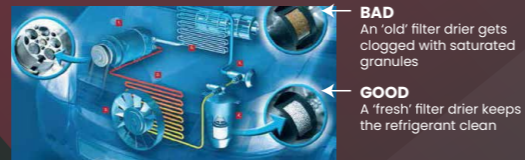

Evaporator Cleaner

Cleans air conditioners by eliminating mould, bacteria, odour and other harmful micro-organisms

Part Number
99940-52007

Price
WM : RM 90.55
EM : RM 91.55

How it works:

Refrigerants must be recharged regularly to maintain compressor at its best performance

Over a period of time, a dirty filter can lead to mould and poor air quality

Throttle Body Cleaner

- Cleans dirt, gum and varnish from the throttle body and intake port area
- Lubricates the throttle plate
- Restores airflow performance for smoother idling