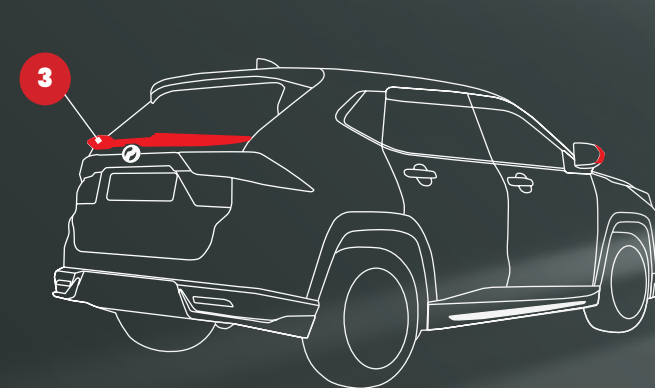

ELEVATE PACKAGE

Front Grille Garnish

Side Mirror Covers

Rear Mid Spoiler

Part Number
99920-66X02

Price
WM : RM 900.00
EM : RM 918.00

ILLUMINATION PACKAGE

SET THE VIBE JUST RIGHT.