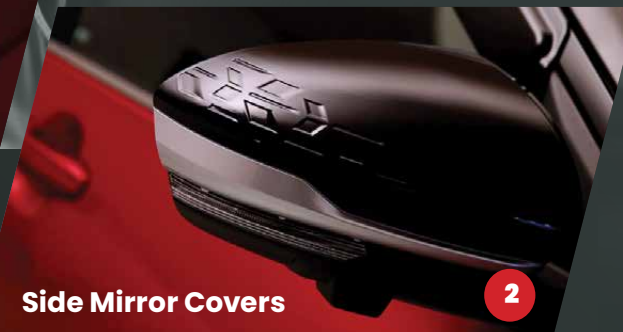

ELEVATE PACKAGE

Part Number
99920-66X02

Price
WM : RM 900.00
EM : RM 918.00